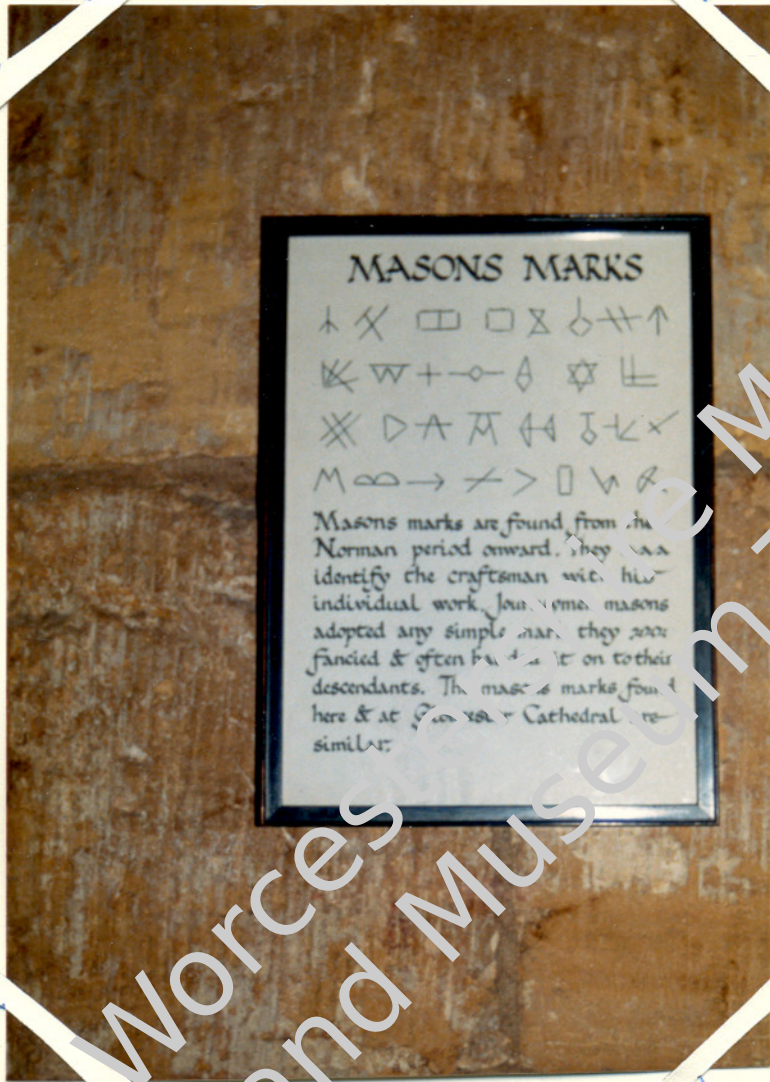

## MASONS MARKS

Masons marks are found from the Norman period onward. They identify the craftsman with his individual work. Some masons adopted any simple mark they were fancied & often passed it on to their descendants. The mason's marks found here & at Tewkesbury Cathedral are similar.