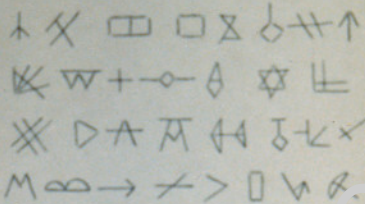

## MASONS MARKS

Masons marks are found from the Norman period onward. They identify the craftsman with his individual work. Some masons adopted any simple mark they were fancied & often passed it on to their descendants. The mason's marks found here & at Tewkesbury Cathedral are similar.